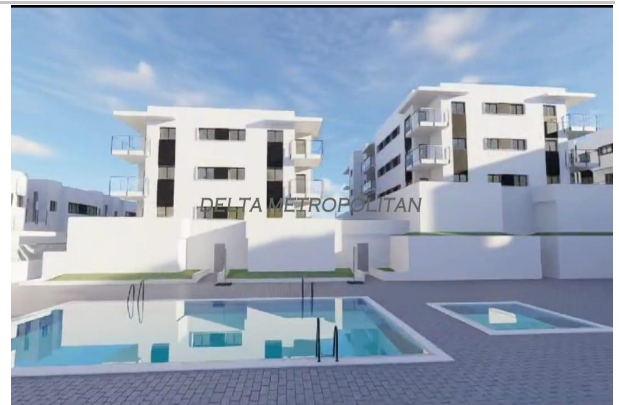

Delta Metropolitan

C/ San Miguel, Golf del Sur
San Miguel de Abona

Phone: 922738827
e-mail: info@delta-tenerife.com
e-mail 2: blanca@delta-tenerife.com

Reference: **ANT2_copia**
Property type: Flat
Sale/rent: For sale
Price: **308.000 €**
Condition: New

Address: Mency Adeje
Floor: 1
Town: San Miguel de Abona
Province: Tenerife
Postal code: 38639
Zone: Llano del Camello

Sqm built: 85 **Floor:** stoneware **Air conditioner:** preinstalled
Garages: 1 **Hot water:** individual **Sqm terrace:** 13
Terraces: 1 **Bedrooms:** 3 **Bathrooms:** 2
Outward/Inward: outward

Description:

RESIDENCIAL ANETO - New residential complex of 109 units in Llano del camello consisting of 2, 3 bedroom flats and townhouses, garage, storage rooms, communal areas, communal swimming pool.

Residential area with all the infrastructure, close to Luther King School, Medical Centre, 'Gran Manzana' shopping centre (about to be finished), Swimming pool and sports centre, Parks, IKEA, MERCADONA and LIDL shops. Easy access to the motorway and 10 minutes from SUR airport. Cultural centre Farmer's Market and fish restaurants 10 min. drive away Municipal park with large children's playgrounds and sports facilities Paddle tennis club with 7 courts and bar area.